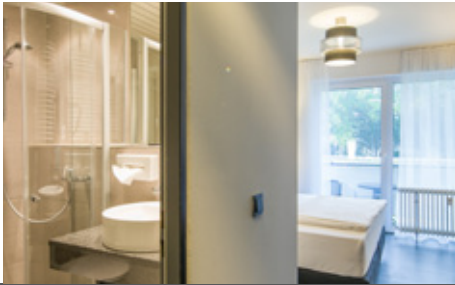

Here you will find tranquillity and inspiration

Wellness weekend, vacation or business trip: this is just the right place for you.

A hotel room is more than just a place to stay in overnight. Modern technology that is easy to use, clear styling and design furniture create a sense of balance and well-being out of this functionality, producing a place that is so very comfortable to live in.

Room categories

- Design single, double and family rooms
- Low Budget rooms (without Loggia)

Room fixtures and fittings

- modern boxspring beds
- design bath with shower / WC
- desk with flat screen monitor
- wardrobe, suitcase storage
- relaxing armchair
- WLAN